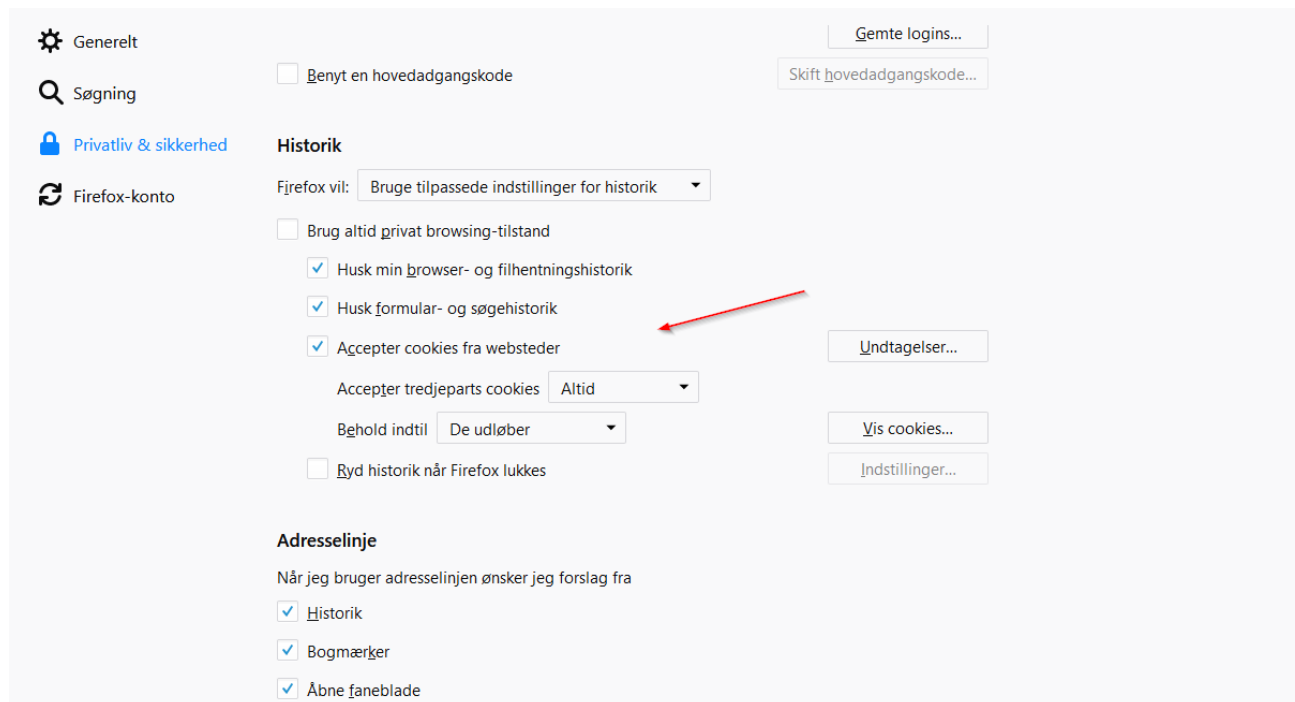

Indstillinger omkring cookies

Internet explorer

Firefox