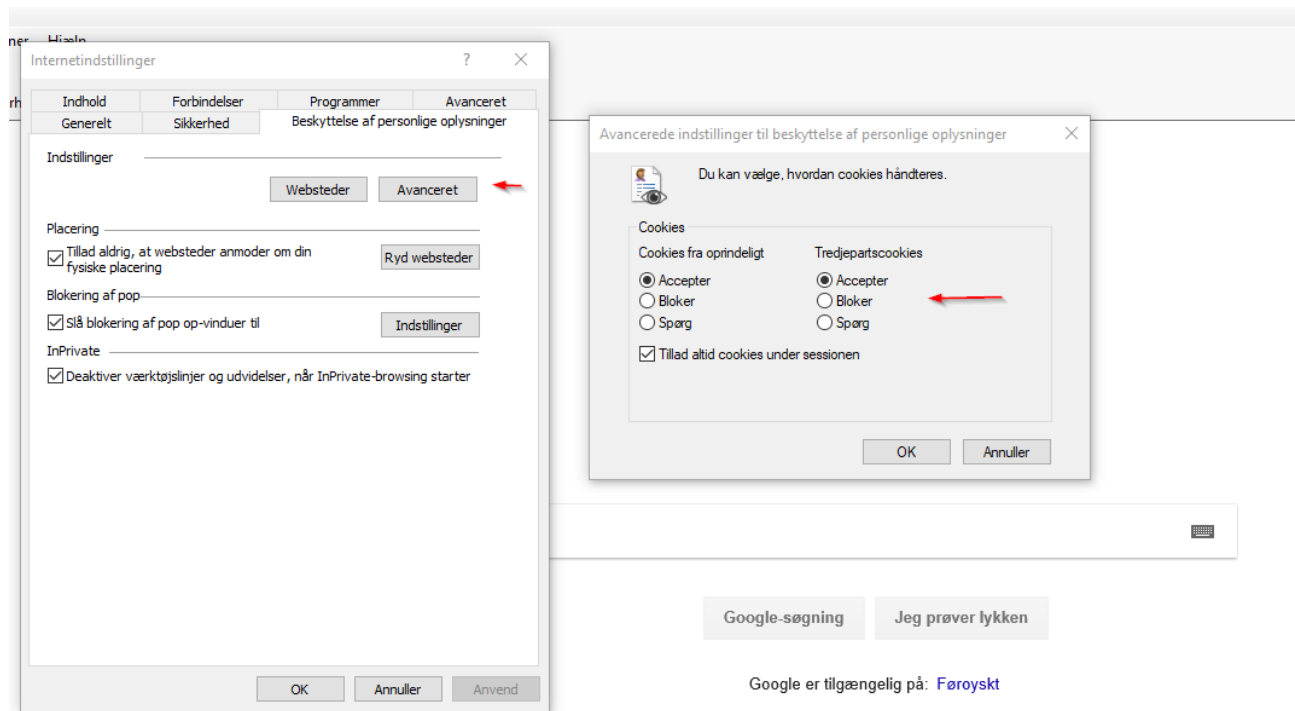

Indstillinger omkring cookies

Internet explorer